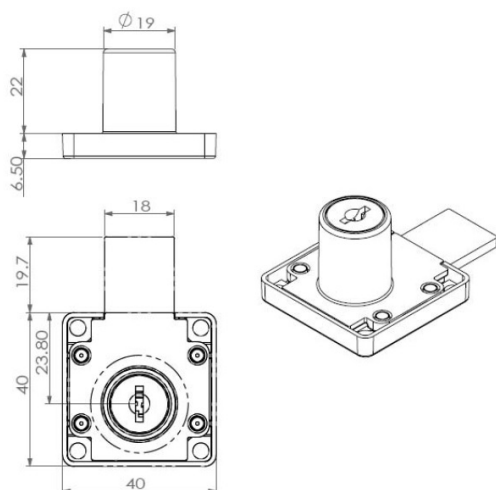

PRODUCT SHEET

Description:

Rim Lock 850, $\varnothing 19 \times 22$, W/One Turn & Long Latch, NPL, CK SISO

Item number:

14.01.089-0

Units	Box	Carton	HS Code	Barcode
Pcs.	12	192	8301300000	
				5704866499668